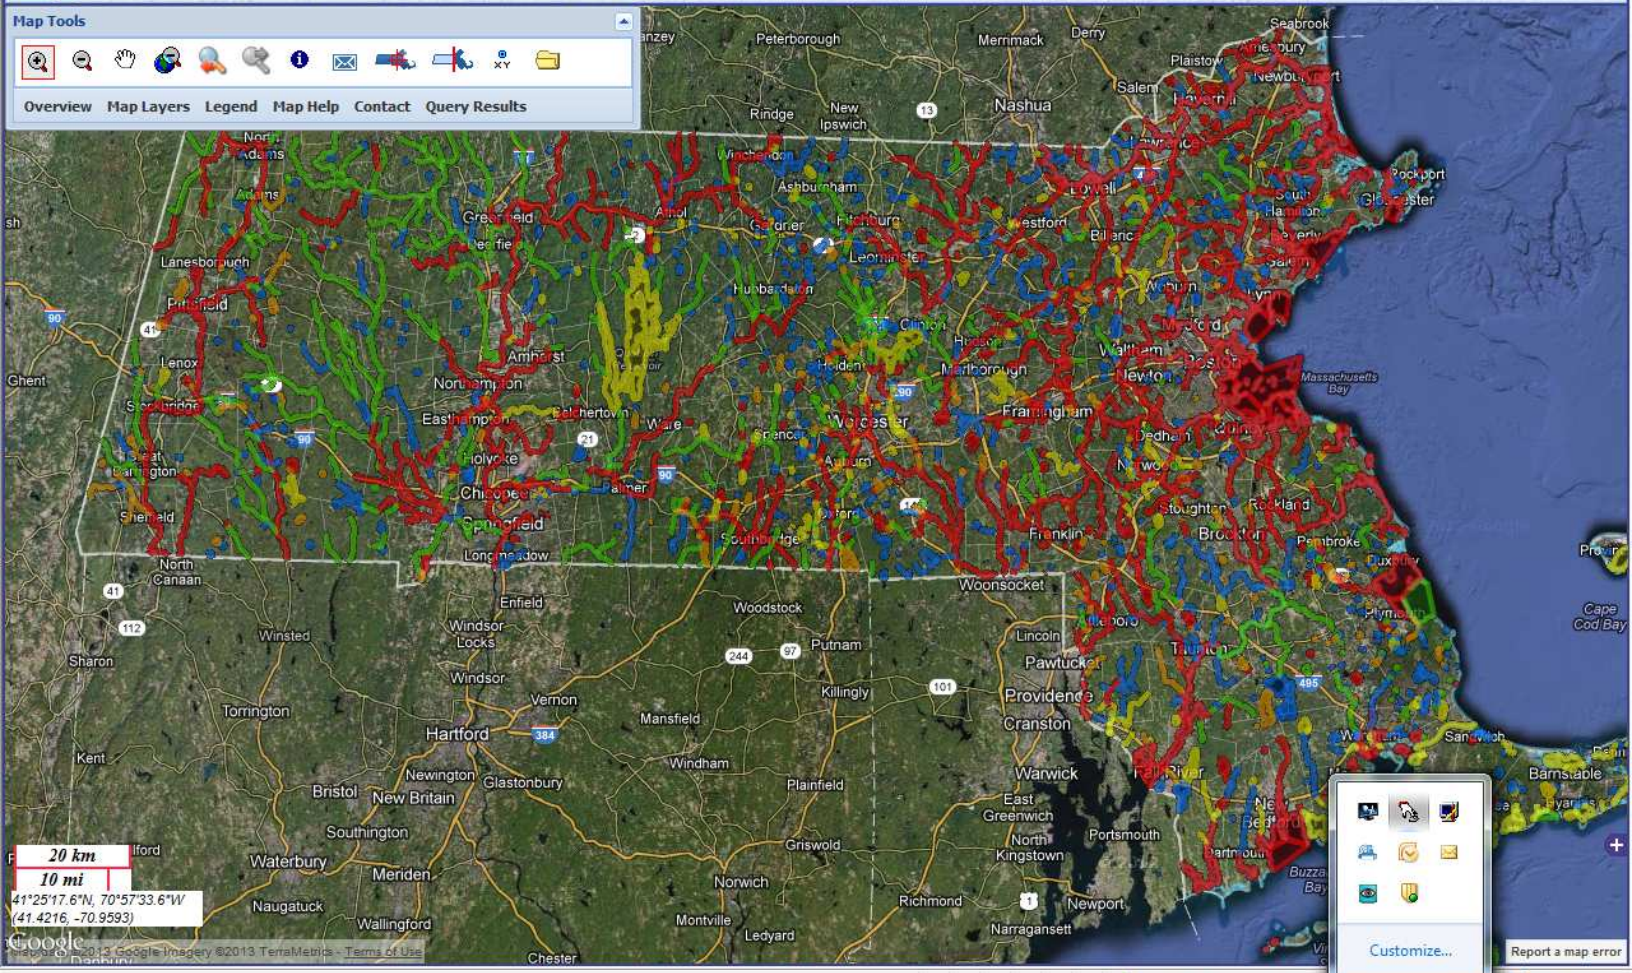

MassDEP Online Map Viewer

2010 Integrated List of Waters Map

Helpful Links:

- The Clean Water Act
- MassDEP Total Maximum Daily Loads

Mass.gov

Map Tools

Overview Map Layers Legend Map Help Contact Query Results

Customize...

Report a map error