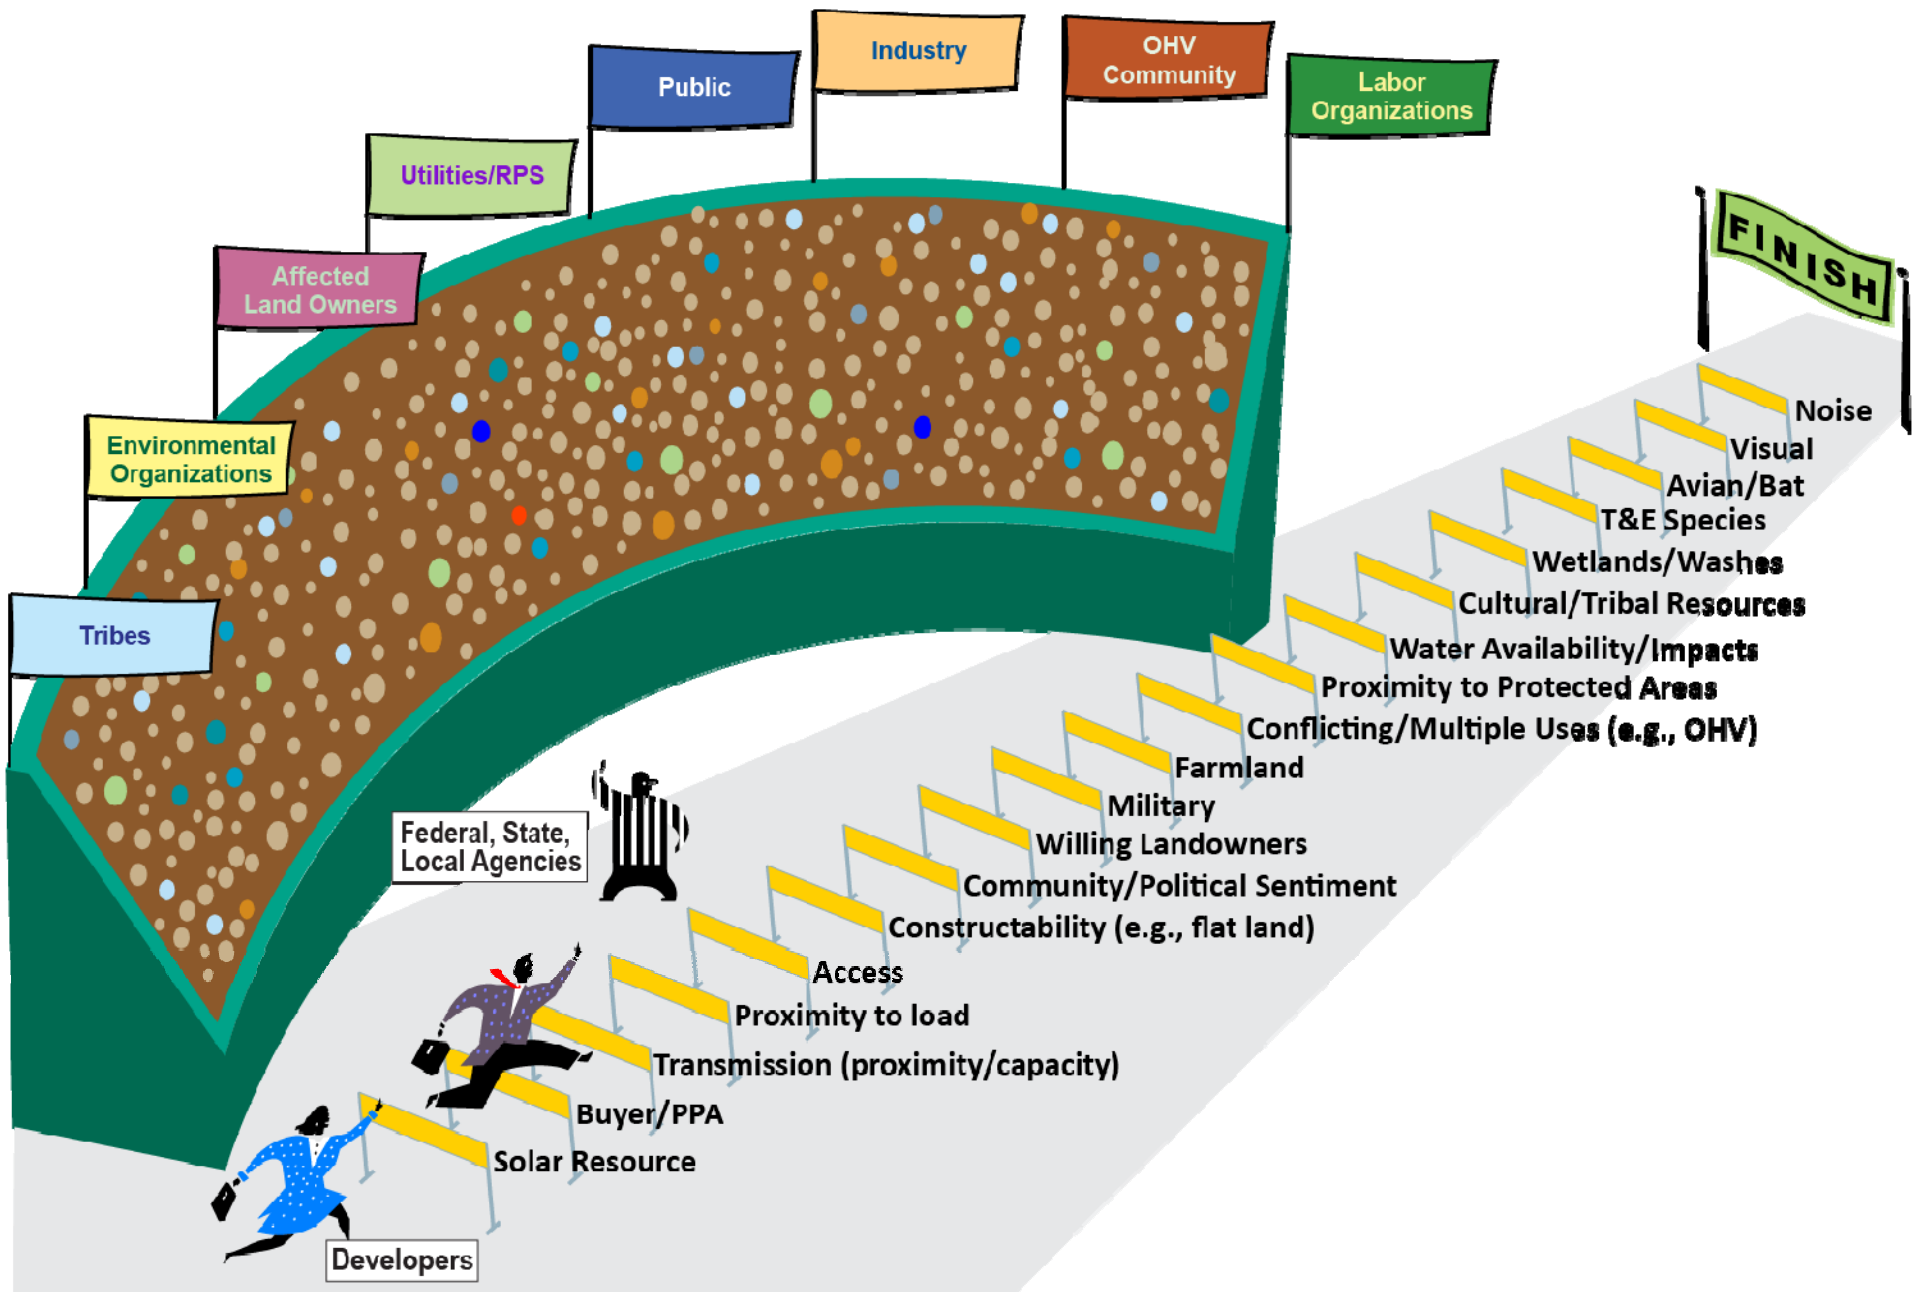

# Solar Energy Project Siting Hurdles

# Riverside East Proposed Solar Energy Zone

Map Prepared November 2011

Property of the U.S. Departments of Energy and the Interior for use in preparation of their Supplement to the Draft Programmatic Environmental Impact Statement for Solar Energy Development in Six Southwestern States