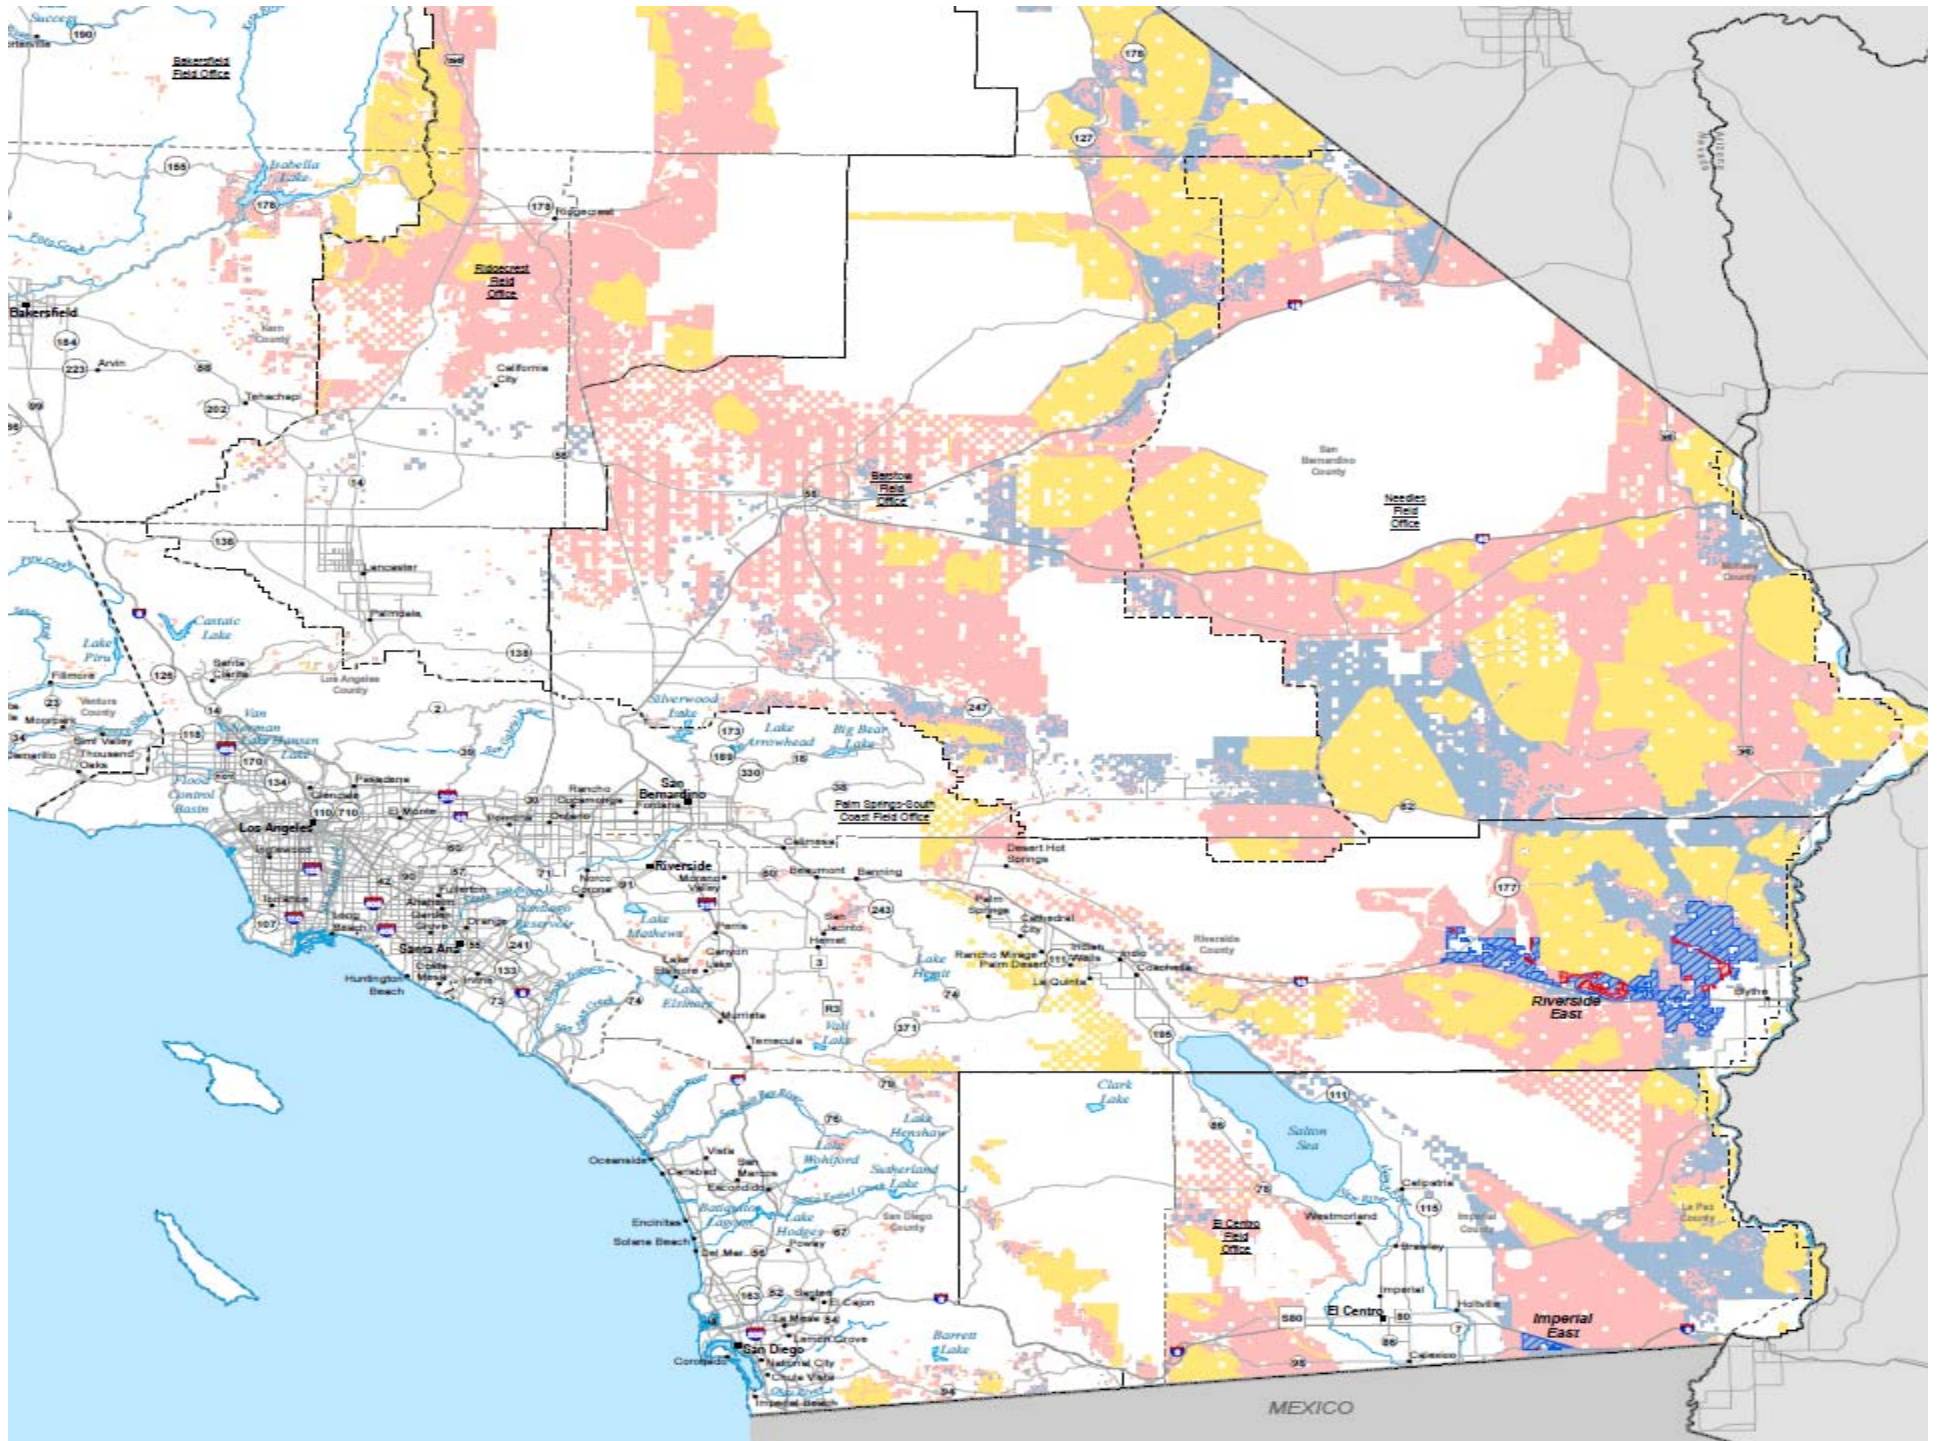

# Solar Energy Project Siting Hurdles

# Riverside East Proposed Solar Energy Zone

Map Prepared November 2011

Property of the U.S. Departments of Energy and the Interior for use in preparation of their Supplement to the Draft Programmatic Environmental Impact Statement for Solar Energy Development in Six Southwestern States