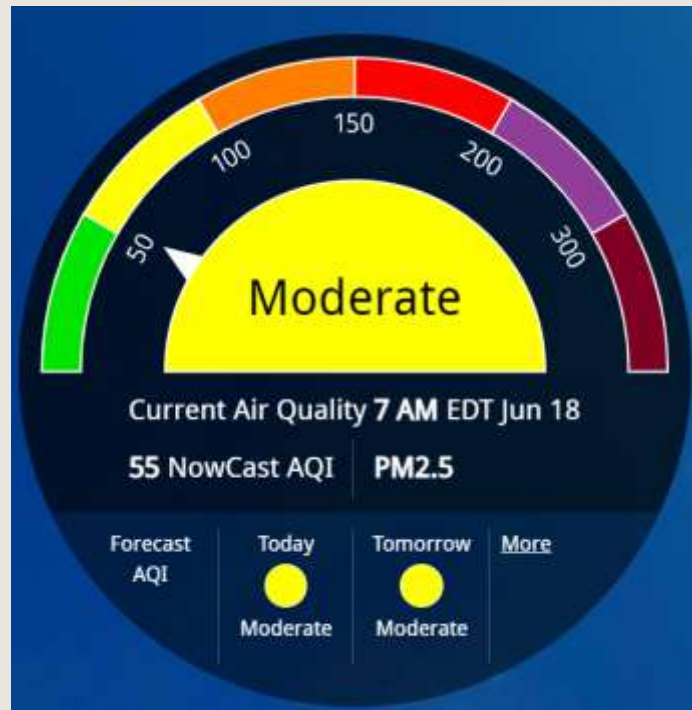

“ I only have like 2 lawsuits right now, so it’s not terrible”