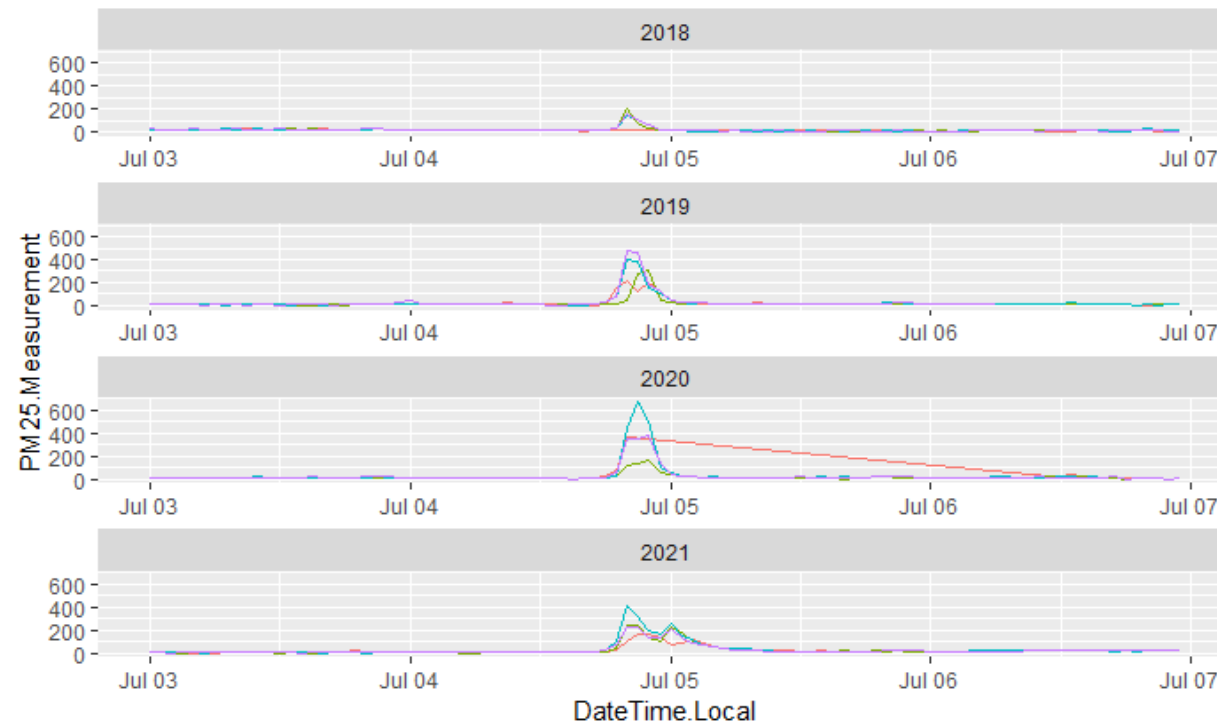

MonitorName

King Greenleaf (11-001-0053)	McMillan Reservoir (11-001-0043)
Near Road (11-001-0051)	River Terrace (11-001-0041)